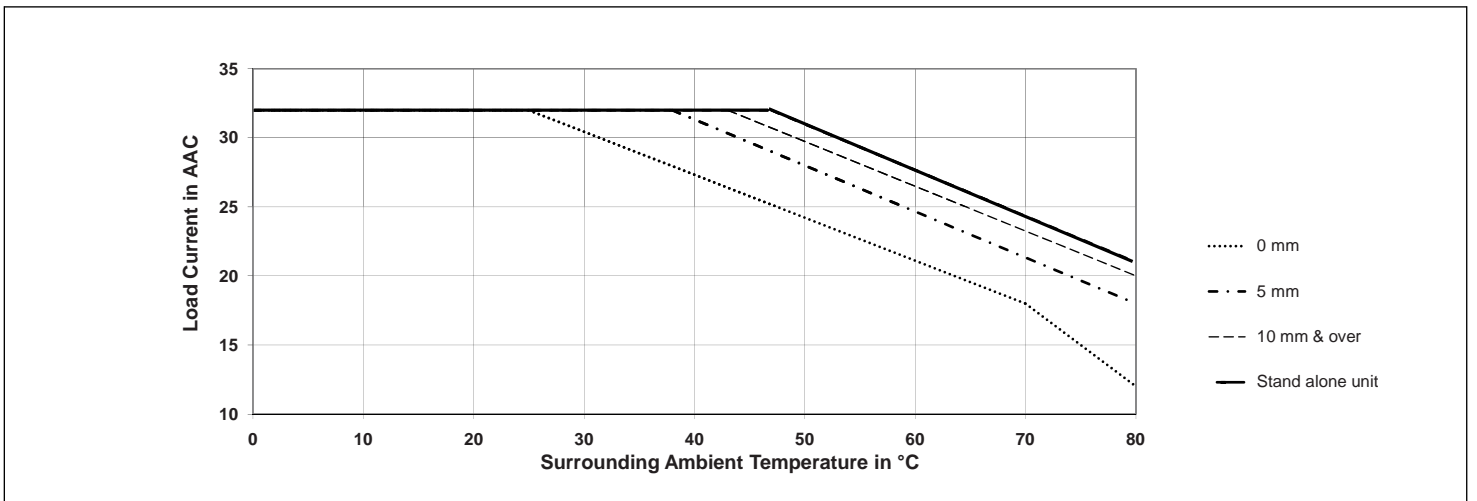

Contactors - Relays - Switches

<http://www.mdious.com>