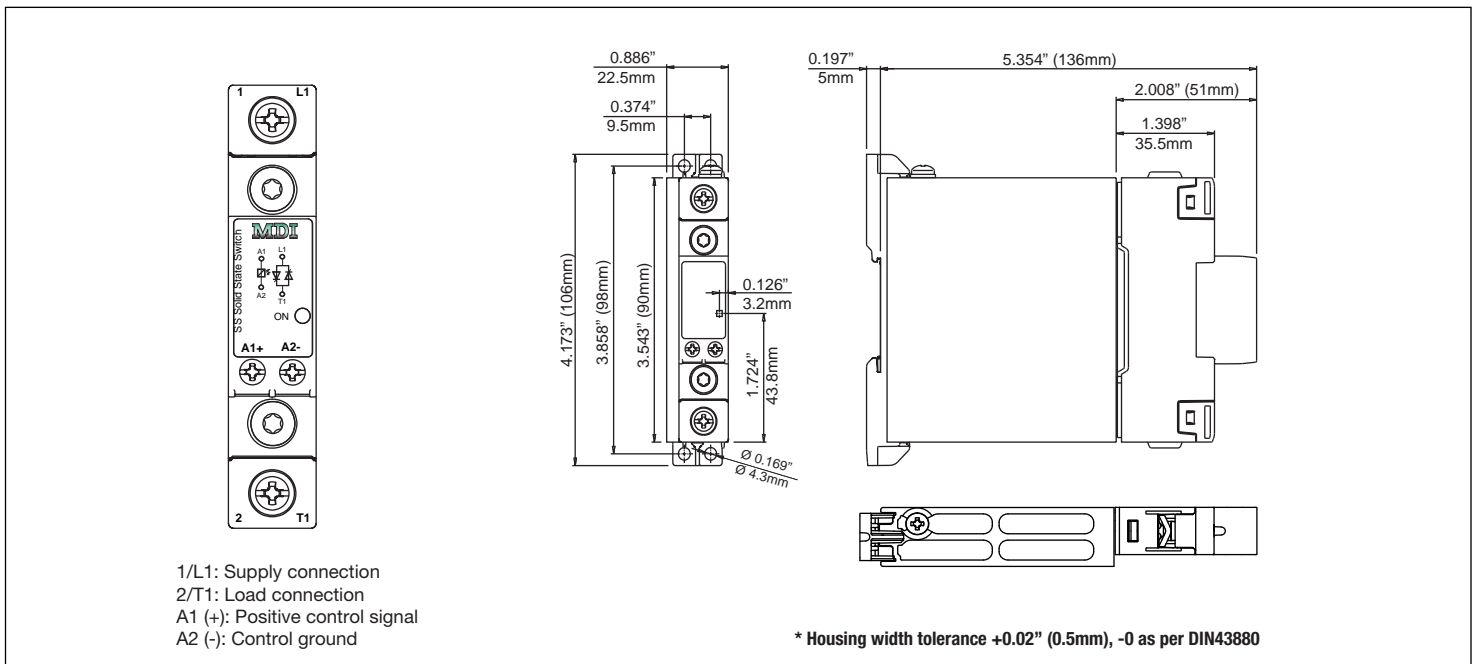

- Zero Cross Switching - Single Phase
- Rated Voltage: 42 - 600 V +10% -15% on max.
- **Line & Load accepts: 10-18 AWG**
- Control Voltage: 4-32 VDC
- Rated Current: 30 AAC @ 40°C (Refer to Chart)
8 AAC AC-53a @ 25°C
- Blocking Voltage: 1200 Vp
- Min. operational current: 250 mAAC
- I²t (10ms) 1800 A²s

Terminal Layout and Dimensions

Derating vs. Spacing Curves @ AC-51 rating

Contactors - Relays - Switches

<http://www.mdious.com>