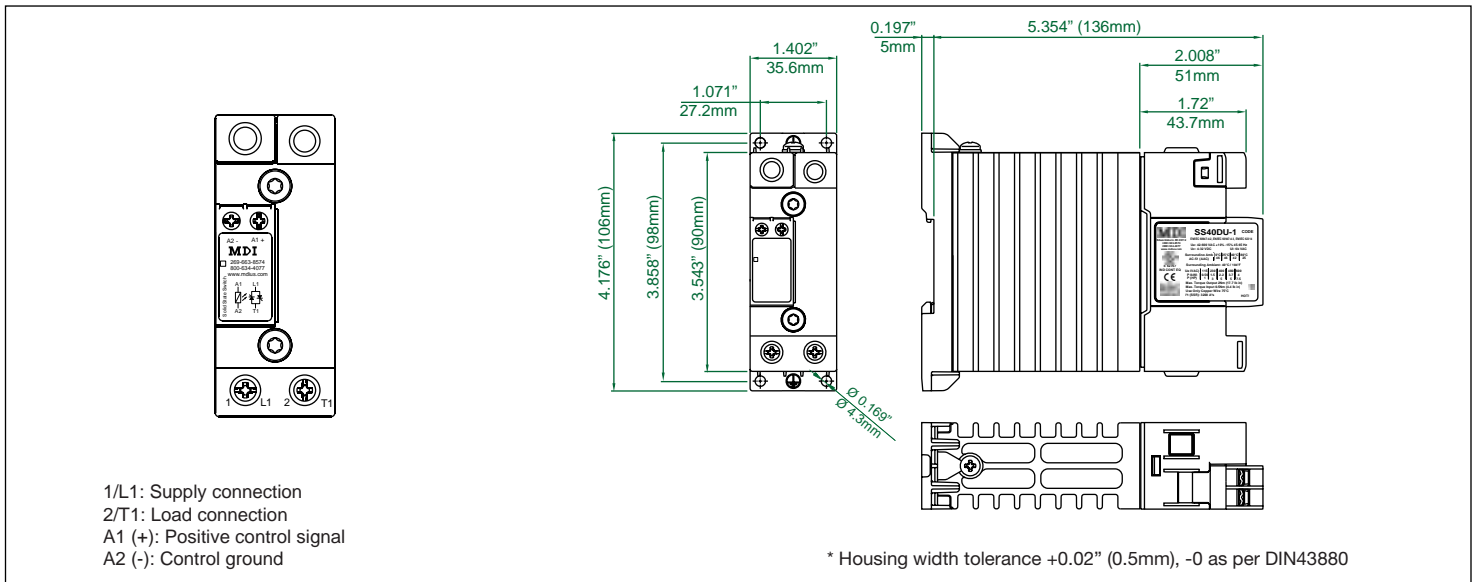

Terminal Layout and Dimensions

Derating vs. Spacing Curves @ AC-51 rating