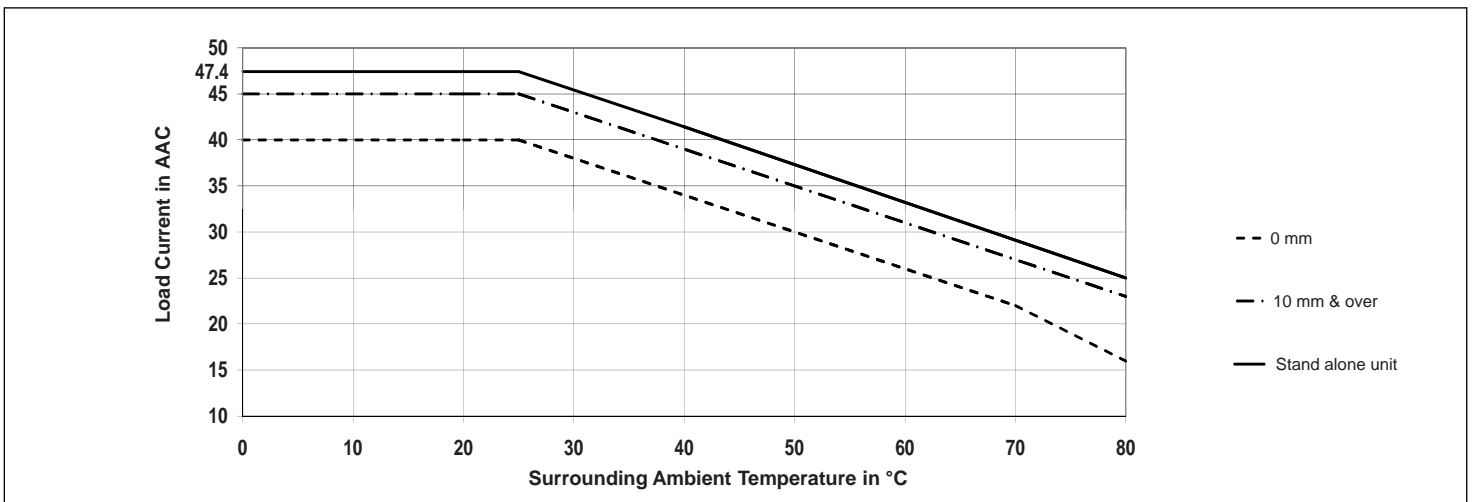

Contactors - Relays - Switches

<http://www.mdious.com>