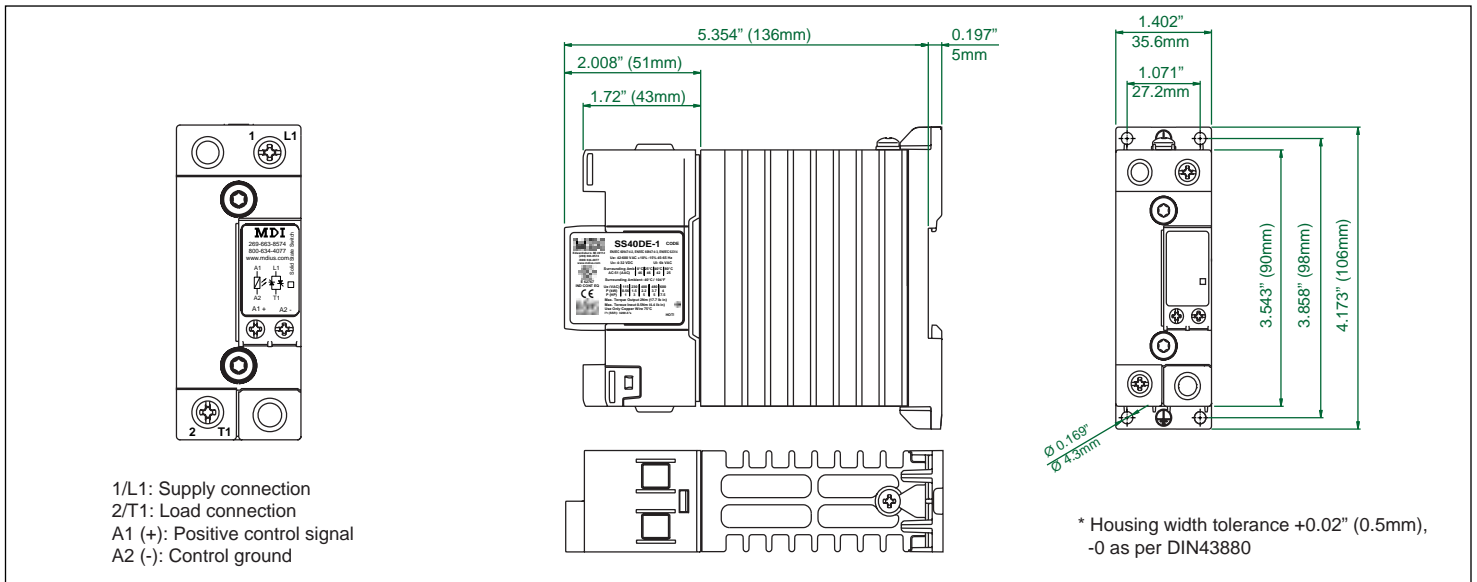

- Zero Cross Switching - Single Phase
- Rated Voltage: 42 - 600 V +10% -15% on max.
- **Line & Load accepts: 3-10 AWG**
- Control Voltage: 4 - 32 V.D.C.
- Rated Current: 40 AAC @ 40°C (Refer to Chart)
13 AAC AC-53a @ 25°C
- Blocking Voltage: 1200 Vp
- Min. operational current: 400 mAAC
- I²t (10ms) 3200 A²s

Terminal Layout and Dimensions

Derating vs. Spacing Curves @ AC-51 rating

Contactors - Relays - Switches

<http://www.mdious.com>