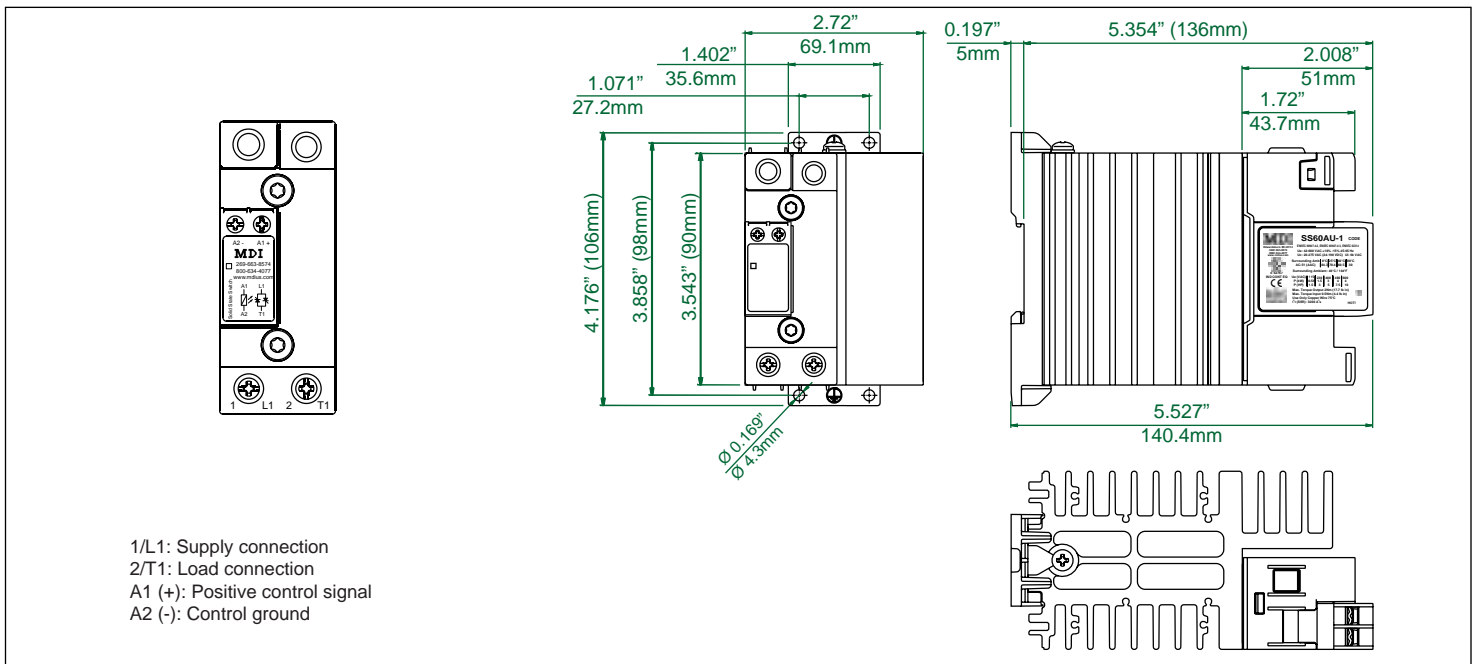

- Zero Cross Switching - Single Phase
- Rated Voltage: 42 - 600 V +10% -15% on max.
- **Line & Load accepts: 3-10 AWG**
- Control Voltage: 20-275 VAC (24-190 VDC)
- Rated Current: 60 AAC @ 40°C (Refer to Chart)
14.8 AAC AC-53a @ 25°C
- Blocking Voltage: 1200 Vp
- Min. operational current: 400 mAAC
- I²t (10ms) 3200 A²s

Terminal Layout and Dimensions

Derating vs. Spacing Curves @ AC-51 rating

Contactors - Relays - Switches

<http://www.mdious.com>