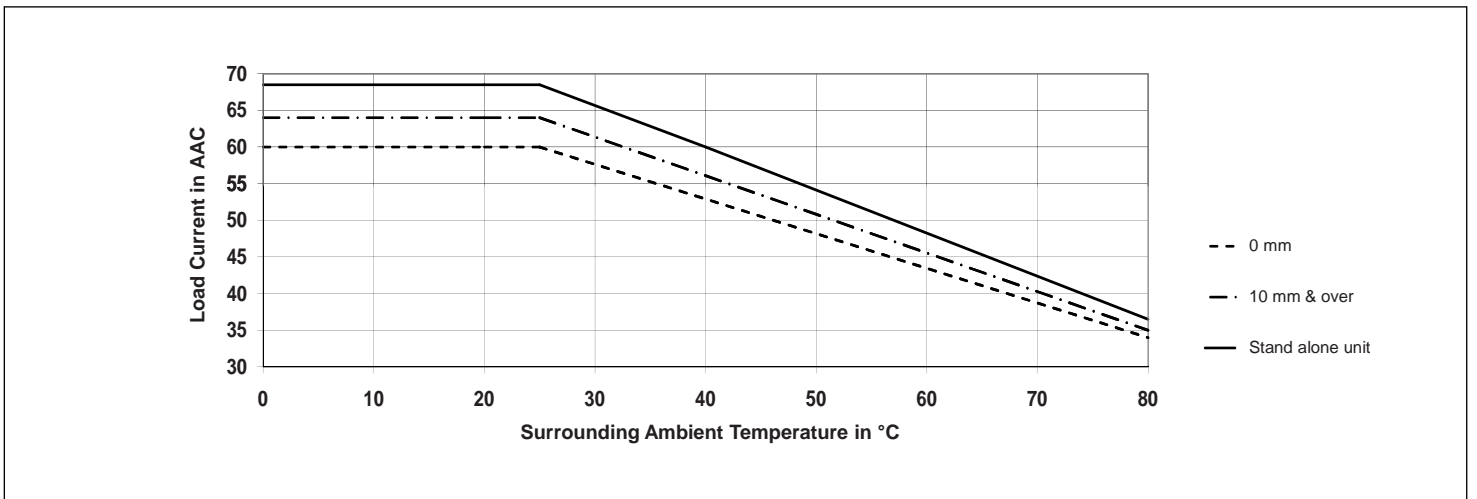

Contactors - Relays - Switches

<http://www.mdious.com>