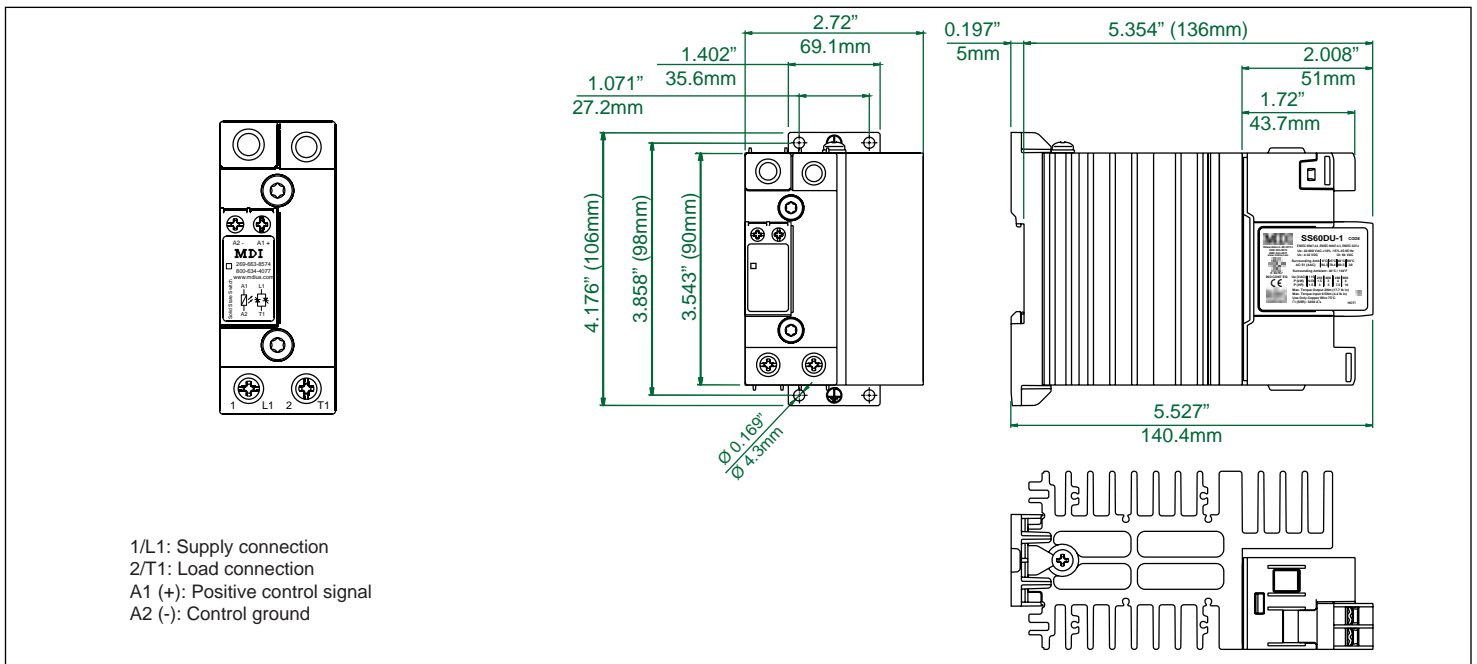

- Zero Cross Switching - Single Phase
- Rated Voltage: 42 - 600 V +10% -15% on max.
- **Line & Load accepts: 3-10 AWG**
- Control Voltage: 4 - 32 V.D.C.
- Rated Current: 60 AAC @ 40°C (Refer to Chart)
14.8 AAC AC-53a @ 25°C
- Blocking Voltage: 1200 Vp
- Min. operational current: 400 mAAC
- I²t (10ms) 3200 A²s

Terminal Layout and Dimensions

Derating vs. Spacing Curves @ AC-51 rating

Contactors - Relays - Switches

<http://www.mdious.com>