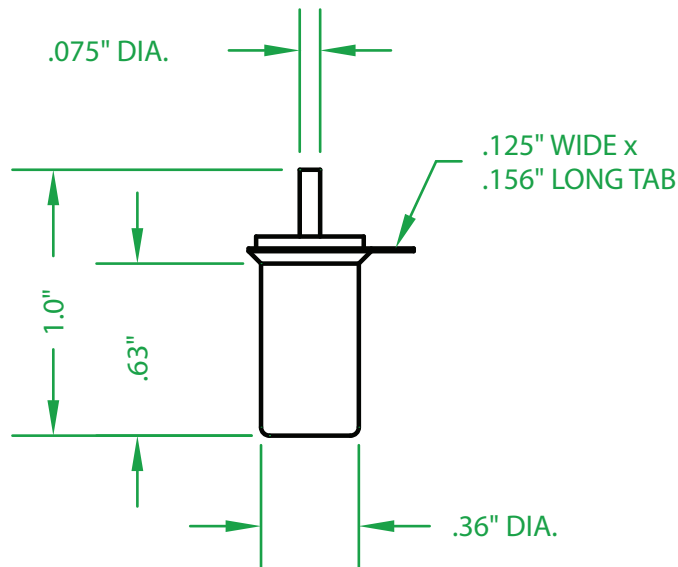

NATS-1

RATINGS: 1 AMP @ 120 VAC
1 AMP @ 28 VDC

OPERATING ANGLE: CONTACTS OPENS @ 30° ABOVE HORIZONTAL OR BEFORE
CONTACTS CLOSE @ 30° BELOW HORIZONTAL

Contactors - Relays - Switches

<http://www.mdious.com>