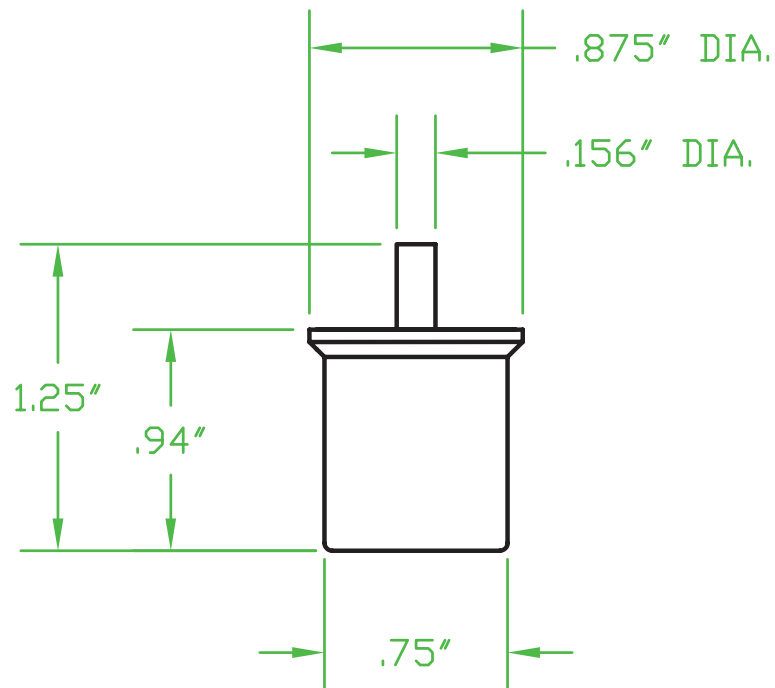

RATINGS: 13 AMP @ 120 VAC
6 AMP @ 240 VAC

OPERATING ANGLE: CONTACTS OPENS @ 15° ABOVE HORIZONTAL OR BEFORE
CONTACTS CLOSE @ 15° BELOW HORIZONTAL

Contactors - Relays - Switches

<http://www.mdious.com>