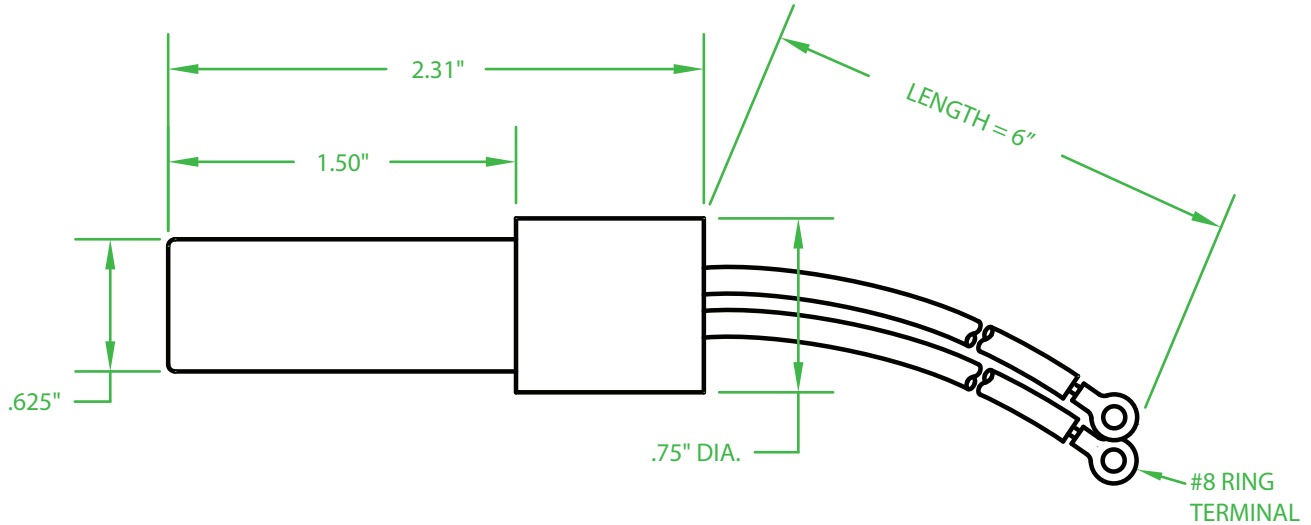

# MERCURY TILT SWITCH

RATINGS: 10 AMP @ 120 VAC

CASE: VALOX 420.

WIRE: 17 AWG SILICONE RUBBER

CONTAINS MERCURY - RECYCLE PROPERLY

OPERATING ANGLE: CONTACTS OPENS BY 5° ABOVE HORIZONTAL  
CONTACTS CLOSE BY 5° BELOW HORIZONTAL