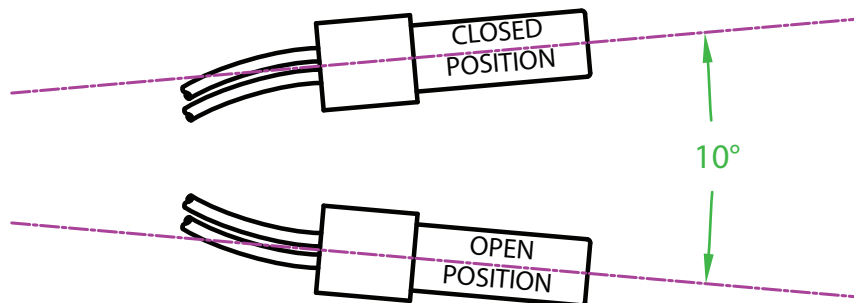

# MERCURY TILT SWITCH

RATINGS: 10 AMP @ 120 VAC

CASE: VALOX 420.

WIRE: 17 AWG SILICONE RUBBER

CONTAINS MERCURY - RECYCLE PROPERLY

OPERATING ANGLE: CONTACTS OPENS BY 5° ABOVE HORIZONTAL  
CONTACTS CLOSE BY 5° BELOW HORIZONTAL