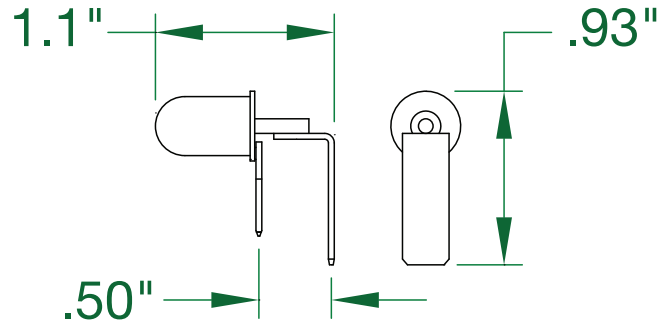

NON-MERCURY TILT SWITCH

1/4" Quick Connects

RoHS COMPLIANT

Switching Voltage: 6-24Vdc Max.

Switching Current: 1.0A Max.

Differential Angle: 15° Max.

Operating Temp: -37° to 100°C