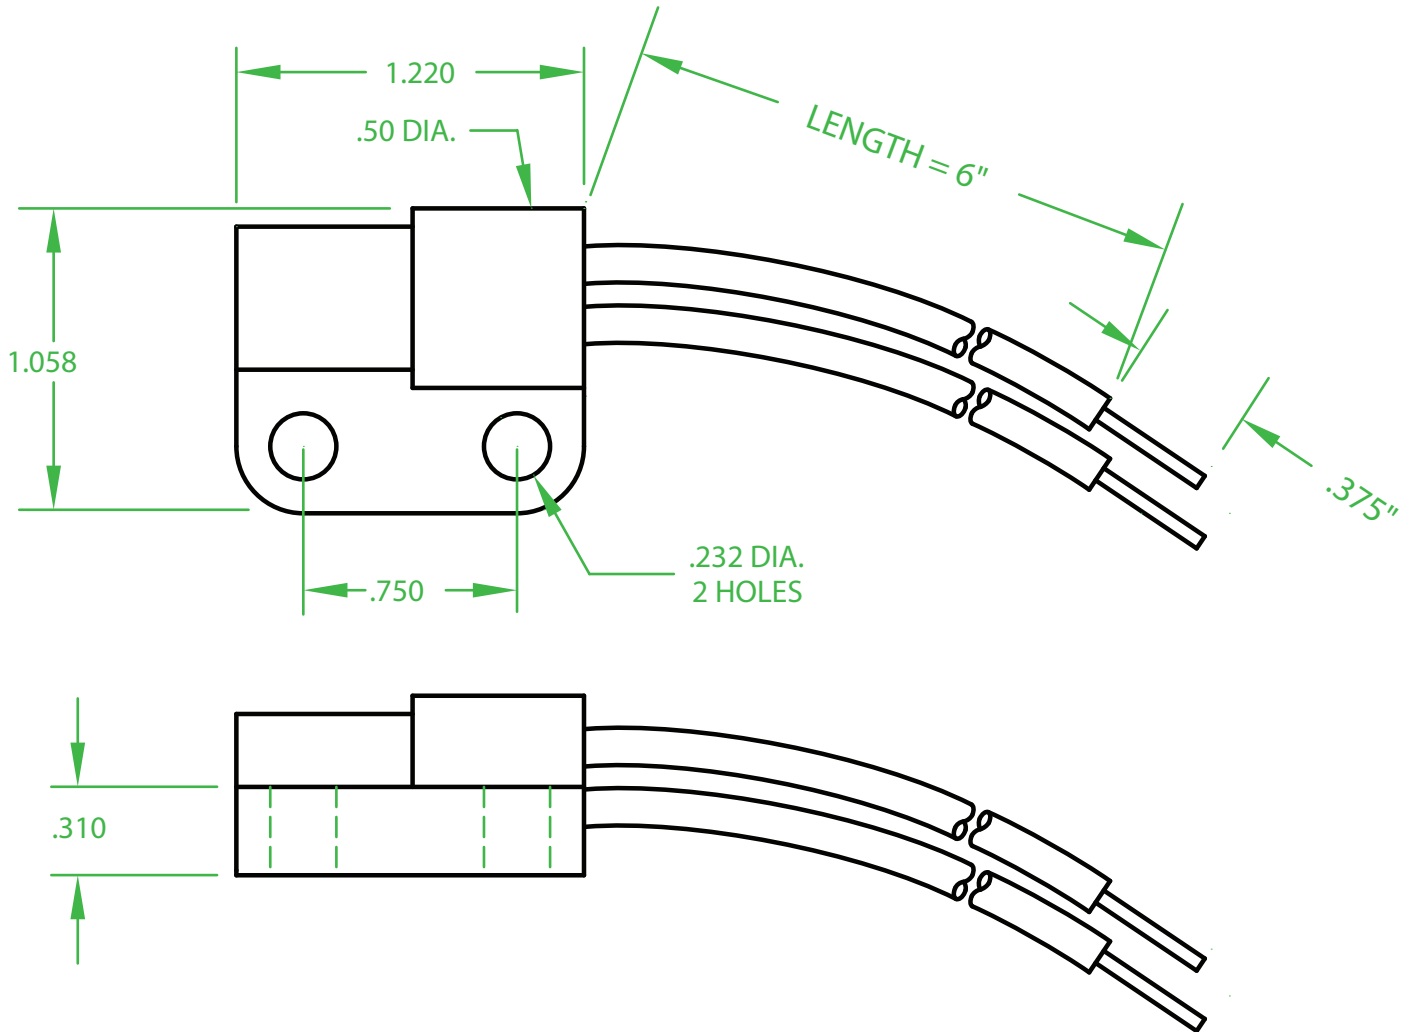

MERCURY DISPLACEMENT INDUSTRIES, INC.

Post Office Box 710 - U.S. 12 East - Edwardsburg, Michigan 49112-0710

Phone (269) 663-8574 - Fax (269) 663-2924

(800) 634-4077

SP-1398

WIRE: 20 AWG 105 STRAND SILICONE RUBBER
(AWM 150°C STYLE 3123)

RATINGS: 1 AMP @ 120 VAC
1 AMP @ 28 VDC

OPERATING ANGLE: CONTACTS OPENS @ 5° ABOVE HORIZONTAL OR BEFORE
CONTACTS CLOSE @ 5° BELOW HORIZONTAL

J.J.S. NOVEMBER 12, 2009

Contactors - Relays - Switches

<http://www.mdious.com>