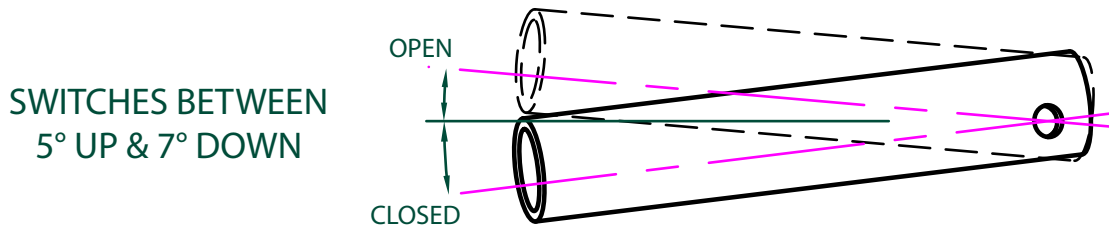

MERCURY DISPLACEMENT INDUSTRIES, INC.

Post Office Box 710 - U.S. 12 East - Edwardsburg, Michigan 49112-0710

Phone (269) 663-8574 - Fax (269) 663-2924

(800) 634-4077

SP-1430-14 LIMIT SWITCH

INTERNAL SWITCH RATINGS: