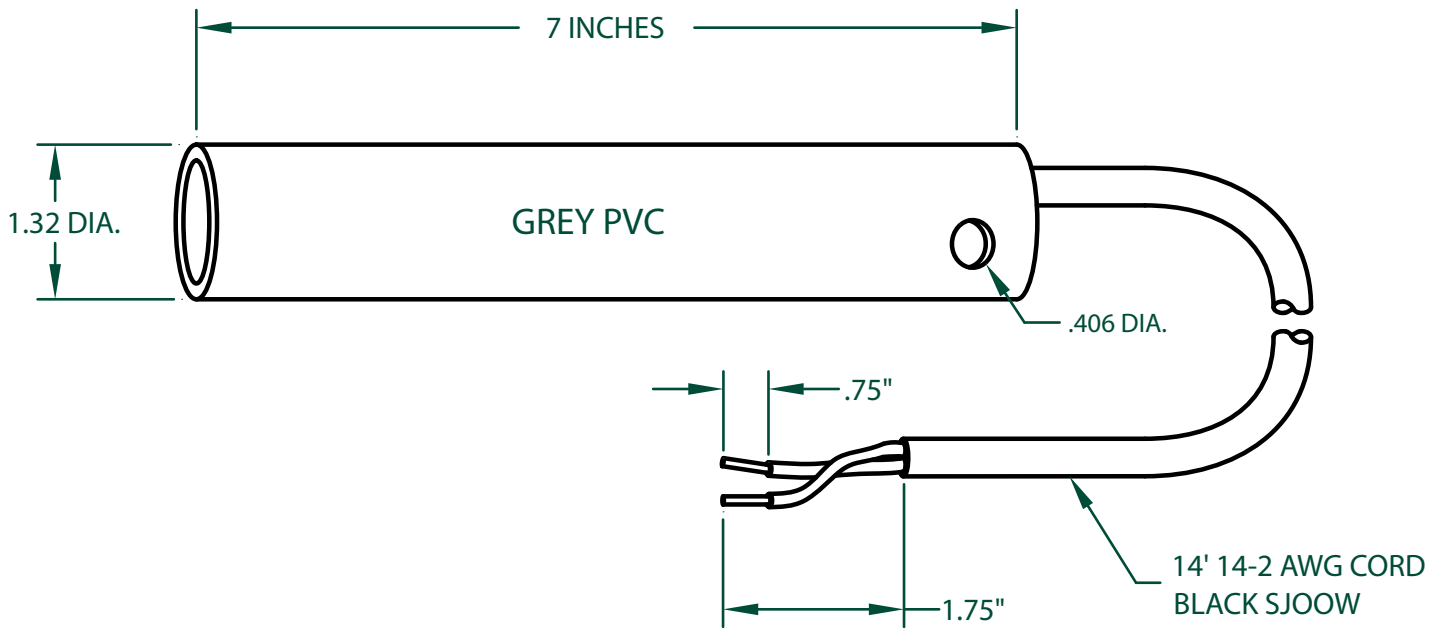

MERCURY DISPLACEMENT INDUSTRIES, INC.

Post Office Box 710 - U.S. 12 East - Edwardsburg, Michigan 49112-0710

Phone (269) 663-8574 - Fax (269) 663-2924

(800) 634-4077

SP-1430-14 LIMIT SWITCH

INTERNAL SWITCH RATINGS: