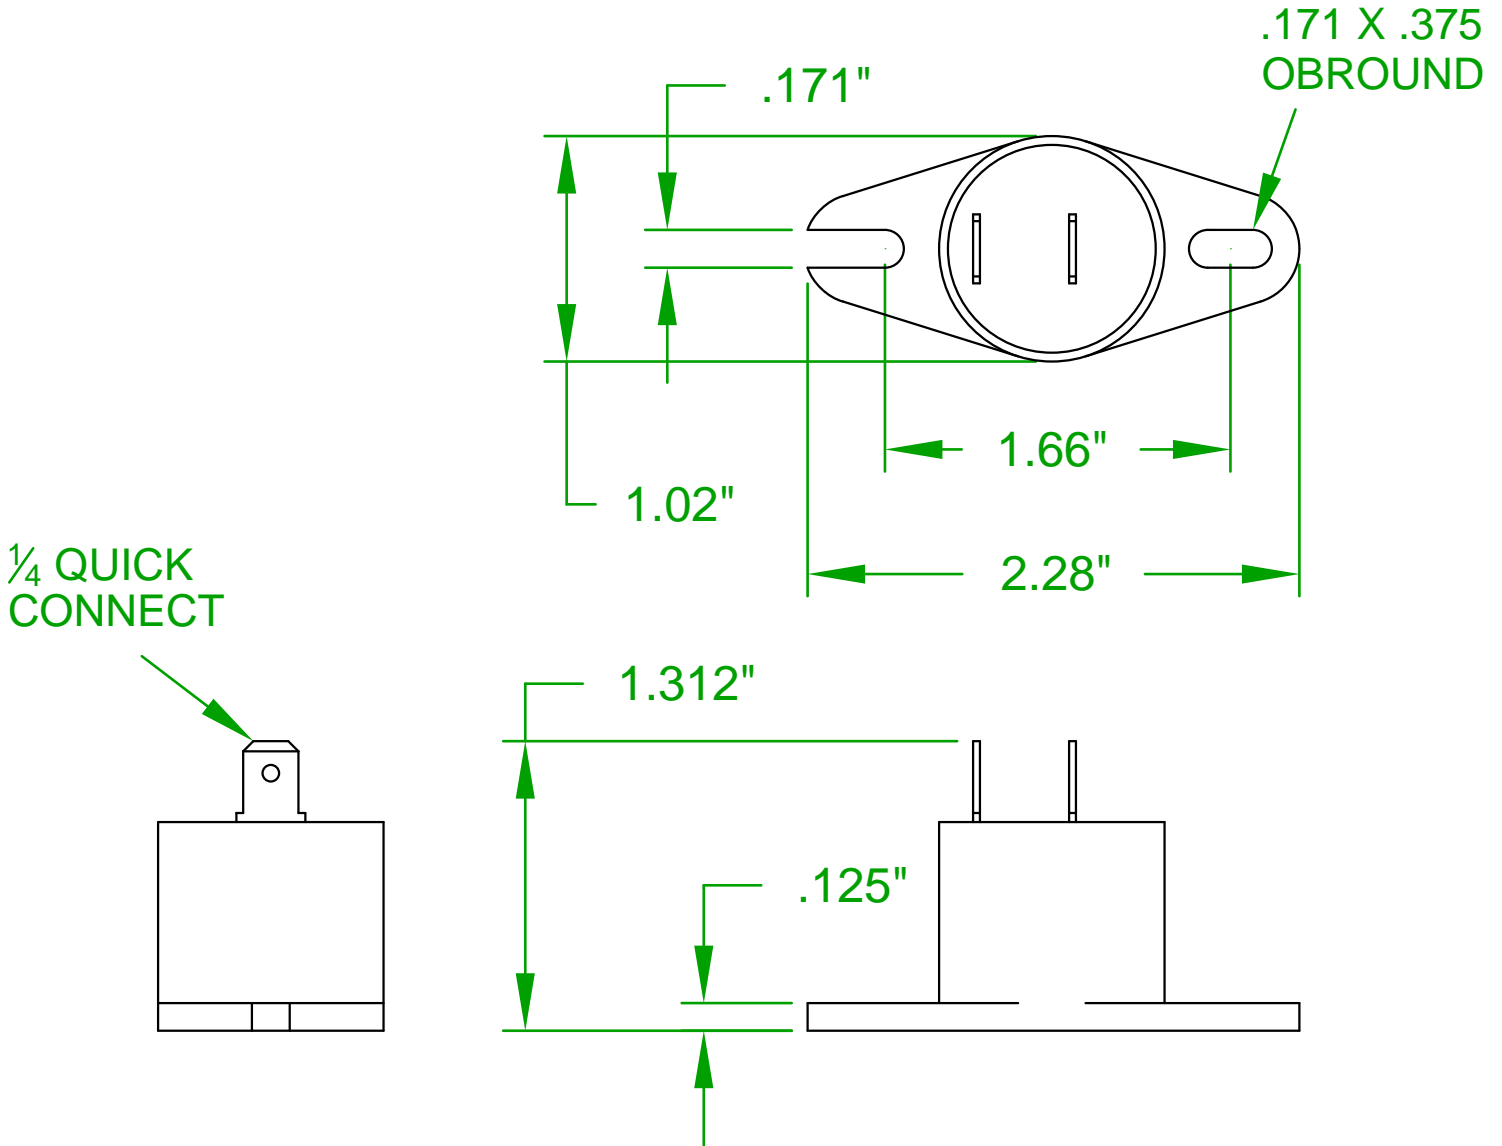

MERCURY DISPLACEMENT INDUSTRIES, INC.

Post Office Box 710 - U.S. 12 East - Edwardsburg, Michigan 49112-0710

Phone (269) 663-8574 - Fax (269) 663-2924

(800) 634-4077

TOS-12C-8

RATINGS: 12.5 AMP @ 120 VAC

OPERATING ANGLE: CONTACTS OPEN AT OR BEFORE 25° OFF OF VERTICAL IN ANY DIRECTION.